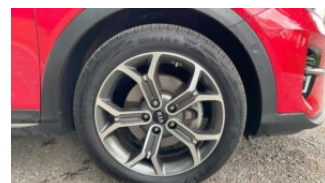

# Kia XCeed 1.6 GDi PHEV FIRST EDITION PHEV

### Featured as standard:

Black Leather and Faux Leather Upholstery

New 10.25" Navigation With Telematics

12.3" TFT Supervision Cluster Display

Panoramic Sunroof with Tilting / Sliding Function & Automatic Electric Roll Blind